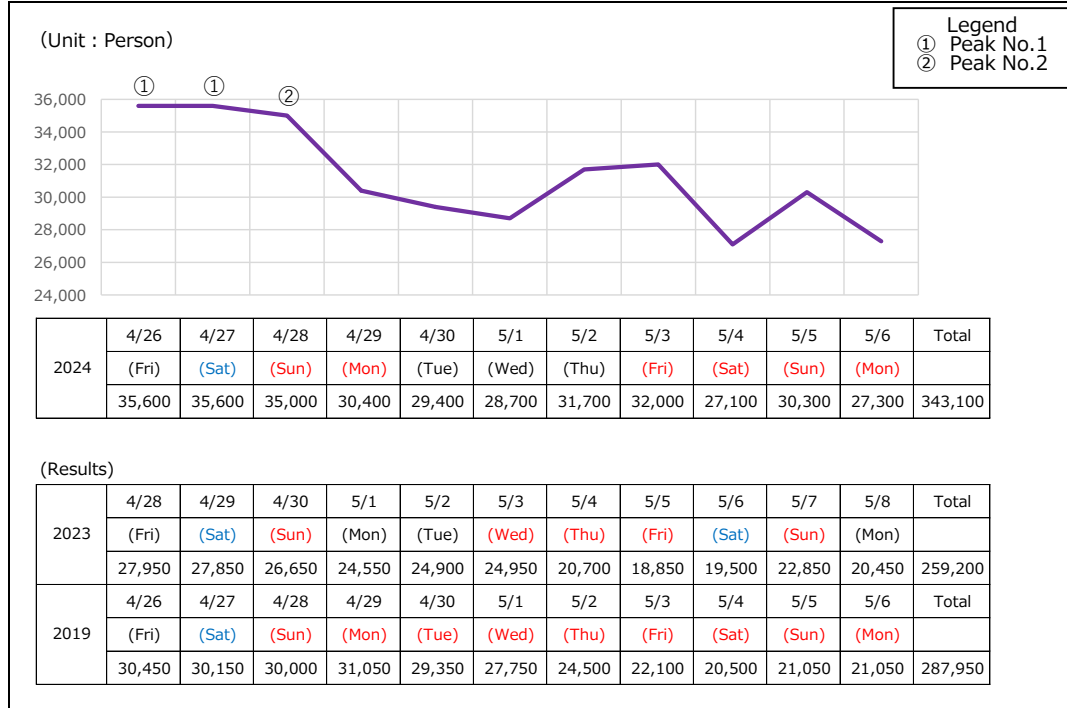

Estimation of Passenger Movements in the 2024 Golden Week holidays Period

(Departure Passenger)