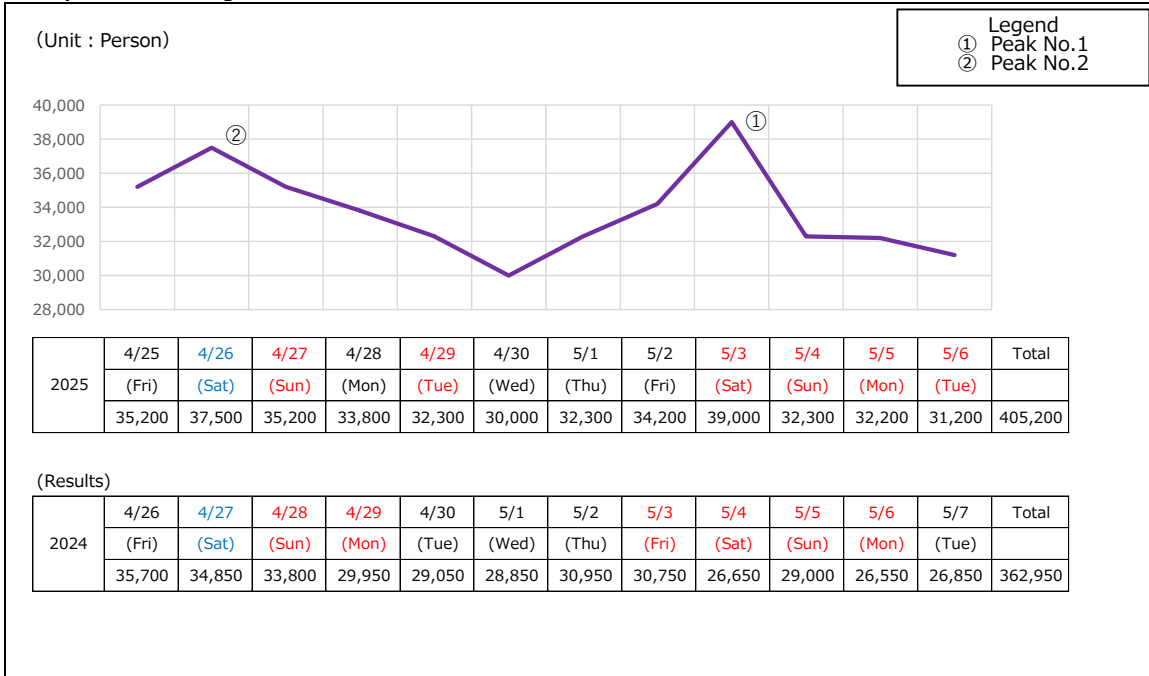

1. Period

12days from Friday, April 25 of 2025 to Tuesday, May 6 of 2025

2. Peaks

Departure : Saturday, May 3

39,000 passengers estimated

Arrival : Tuesday, May 6

39,200 passengers estimated

3. Estimated Total Numbers of Passenger through the Period

Departure Passengers : 405,200 (vs. 2024 year 112%)

Arrival Passengers : 411,200 (vs. 2024 year 116%)

Total Passengers : 816,400 (vs. 2024 year 114%)

*Please find the attachment for further information.

*The estimation above is analyzed based on the data provided from the airlines by
TIAT

Estimation of Passenger Movements in the 2025 Golden Week holidays Period

(Departure Passenger)

(Arrival Passenger)