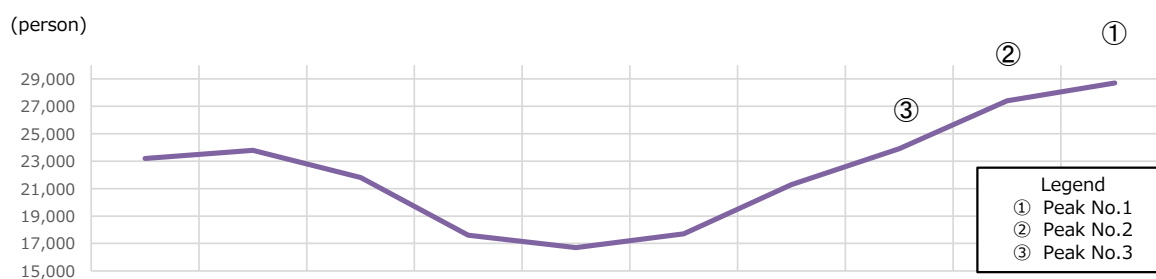

(Arrival Passenger)

	4/28 (Fri)	4/29 (Sat)	4/30 (Sun)	5/1 (Mon)	5/2 (Tue)	5/3 (Wed)	5/4 (Thu)	5/5 (Fri)	5/6 (Sat)	5/7 (Sun)
2023	23,200	23,800	21,800	17,600	16,700	17,700	21,300	23,900	27,400	28,700

(※)

2022	3,200	3,700	3,300	3,400	3,600	2,700	2,900	2,450	3,150	3,200
2019	22,000	21,350	17,050	17,170	21,800	24,650	26,900	28,050	29,150	29,700

※ Past results

2022 : 10 days from Friday, 29 April of 2022 to Sunday, 8 May of 2022

2019 : 10 days from Friday, 26 April of 2019 to Sunday, 5 May of 2019