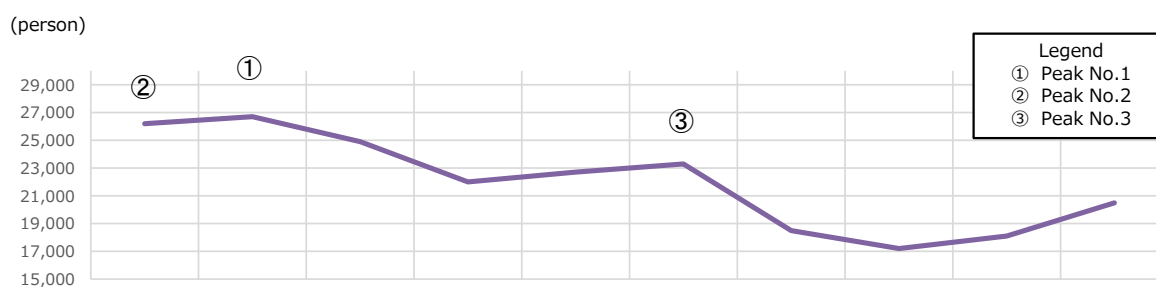

Estimation of Passenger Movements in the 2023 Golden Week holidays Period

(Departure Passenger)

	4/28 (Fri)	4/29 (Sat)	4/30 (Sun)	5/1 (Mon)	5/2 (Tue)	5/3 (Wed)	5/4 (Thu)	5/5 (Fri)	5/6 (Sat)	5/7 (Sun)
2023	26,200	26,700	24,900	22,000	22,700	23,300	18,500	17,200	18,100	20,500

(参考※)

2022	4,250	3,550	3,150	2,650	3,400	1,850	2,300	2,350	2,500	2,900
2019	30,450	30,150	30,000	31,050	29,350	27,750	24,500	22,100	20,500	21,050