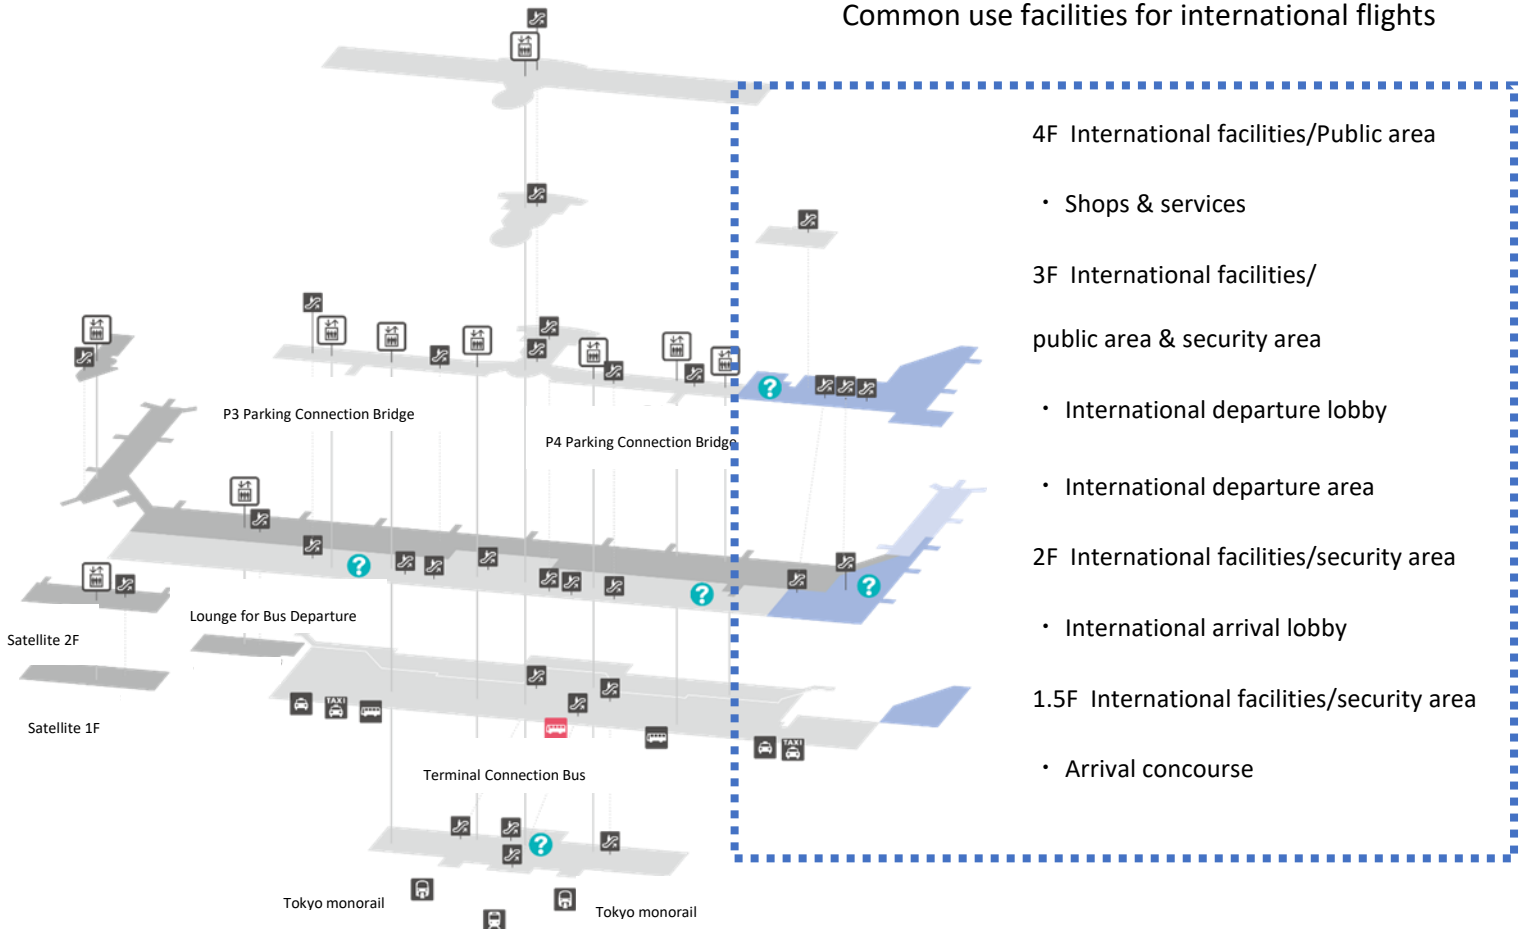

Terminal 2 international departure lobby (exterior and interior view)

Japan Airport Terminal Co., Ltd. and Tokyo International Air Terminal Corporation (referred to collectively below as "the Corporate Group") are to reopen Terminal 2 (international common use area) on 19 July 2023 after it was closed due to the COVID pandemic.

Terminal 2, which was previously used only for domestic flights, has new arrival and departure floors and duty-free shops, etc., and began operating on 29 March 2020 to work alongside the extensions in Terminal 3 to accommodate the increasing number of international services, and to consolidate the connections with flights on Haneda's extensive domestic network, which are the airport's strength.

Terminal 2 (international common use area)

Common use facilities for international flights

Common use facilities for international flights

4F International facilities/Public area

- Shops & services

3F International facilities/
public area & security area

- International departure lobby
- International departure area

2F International facilities/security area

- International arrival lobby

1.5F International facilities/security area

- Arrival concourse